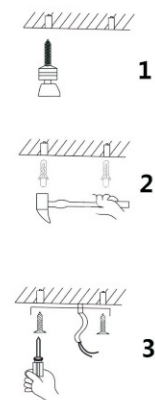

**KARE**  
DESIGN 38802 Pendant Lamp Dining Concrete

E27 bulb (not included) Max 40W 	(not included) 	(not included) 	⌘
<b>3 pcs</b>	<b>2 pcs</b>	<b>2 pcs</b>	<b>2 pcs</b>