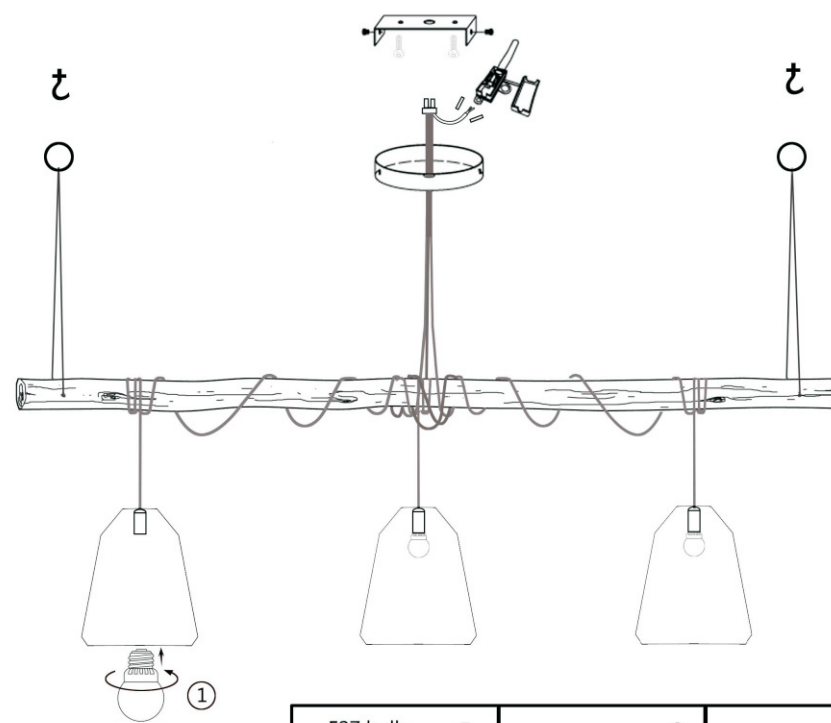

**KARE**  
DESIGN 38802 Pendant Lamp Dining Concrete

E27 bulb (not included) Max 40W 	(not included) 	(not included) 	⌘
<b>3 pcs</b>	<b>2 pcs</b>	<b>2 pcs</b>	<b>2 pcs</b>