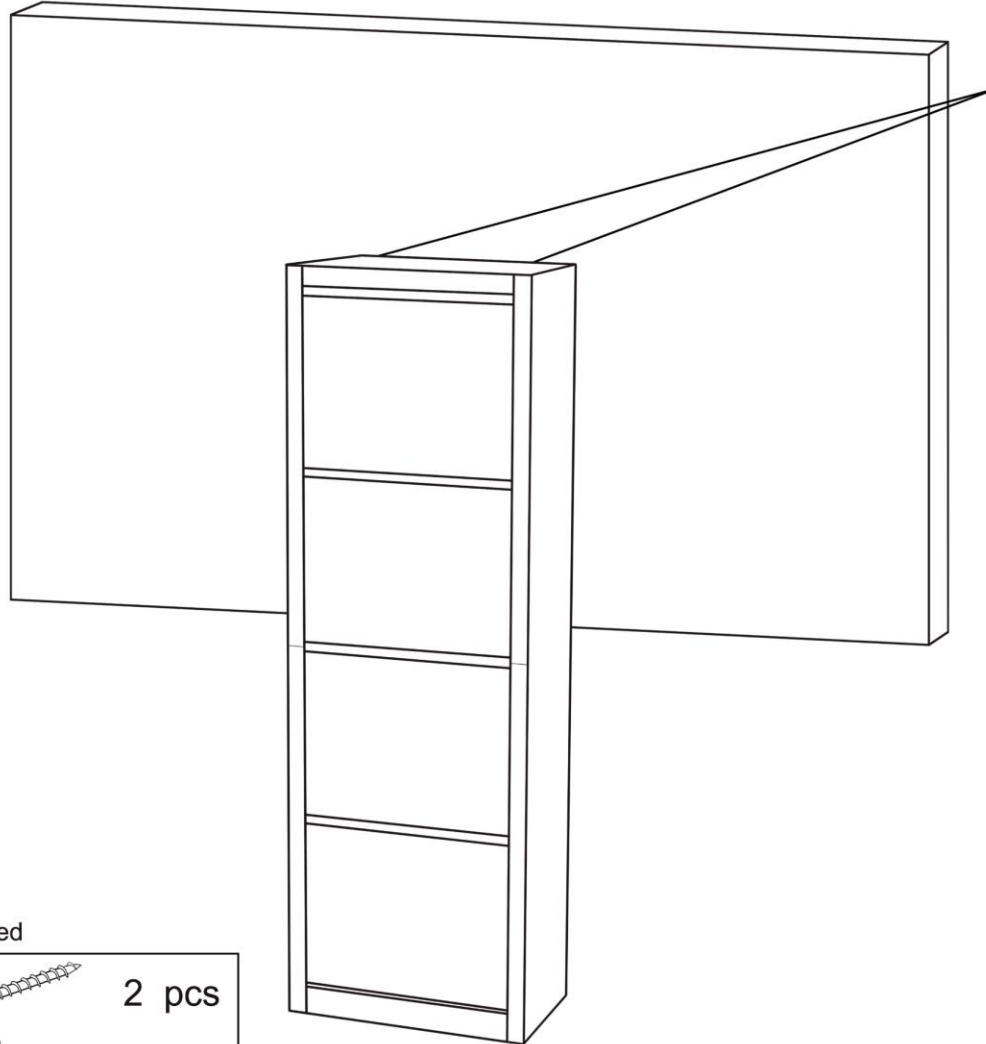

ITEM# 85402 - 4 tier wooden and grey glass shoe cabinet 162cm
ITEM# 85403 - 4 tier wooden and white glass shoe cabinet 162cm

KARE
DESIGN

Not included

- | | | |
|---|---|-------|
| ① |  | 2 pcs |
| ② |  | 2 pcs |