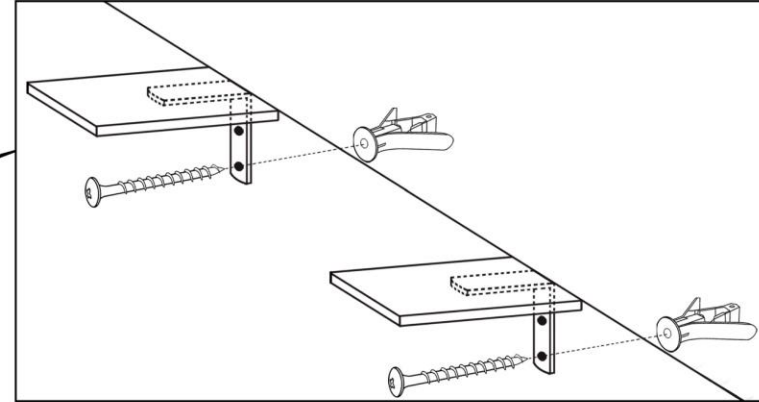

ITEM# 85402 - 4 tier wooden and grey glass shoe cabinet 162cm
ITEM# 85403 - 4 tier wooden and white glass shoe cabinet 162cm

KARE
DESIGN

Not included

- | | | |
|---|---|-------|
| ① |  | 2 pcs |
| ② |  | 2 pcs |