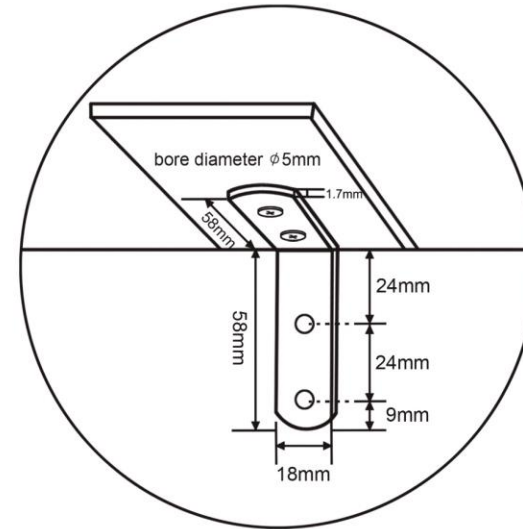

ITEM# 85402 - 4 tier wooden and grey glass shoe cabinet 162cm
ITEM# 85403 - 4 tier wooden and white glass shoe cabinet 162cm

KARE
DESIGN

Not included

- | | | |
|---|---|-------|
| ① |  | 2 pcs |
| ② |  | 2 pcs |