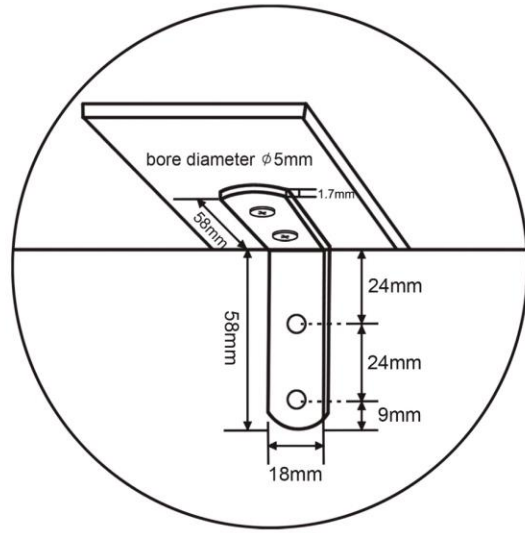

ITEM# 85402 - 4 tier wooden and grey glass shoe cabinet 162cm  
ITEM# 85403 - 4 tier wooden and white glass shoe cabinet 162cm

**KARE**  
DESIGN

Not included

- |   |   |       |
|---|---|-------|
| ① |  | 2 pcs |
| ② |  | 2 pcs |