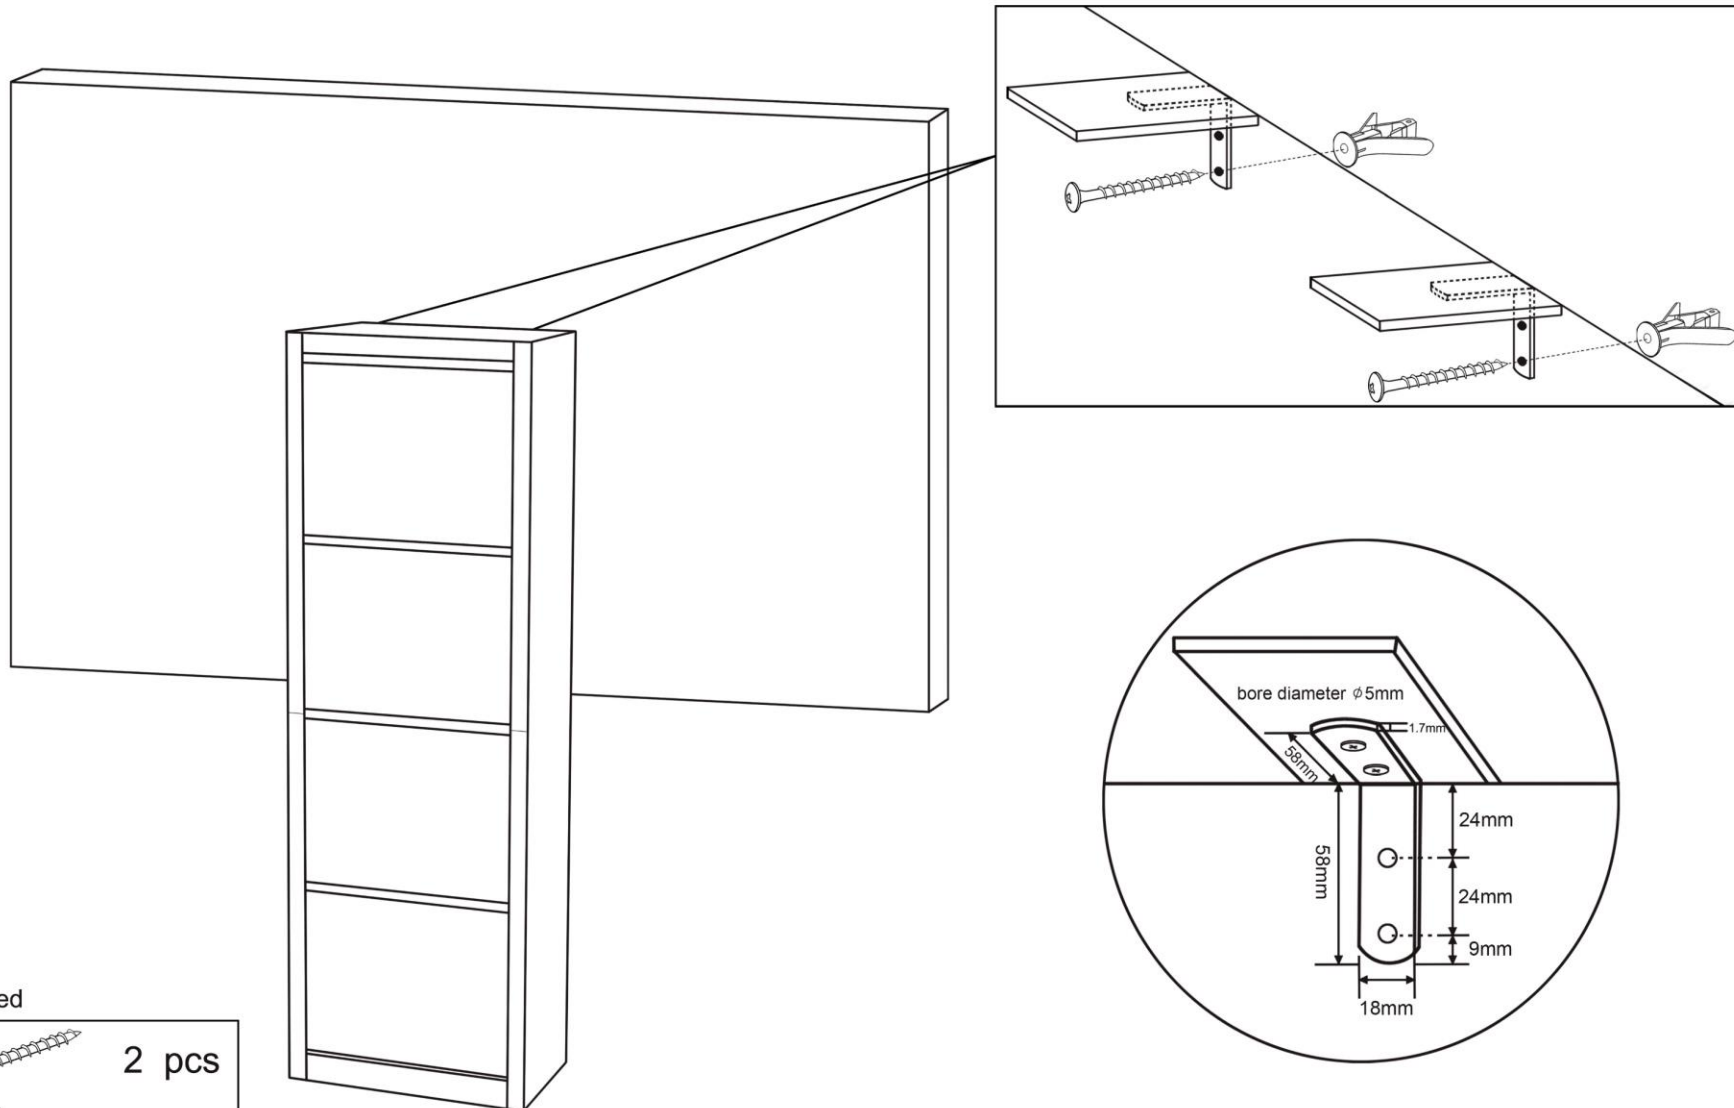

ITEM# 85402 - 4 tier wooden and grey glass shoe cabinet 162cm  
ITEM# 85403 - 4 tier wooden and white glass shoe cabinet 162cm

**KARE**  
DESIGN

Not included

- |   |   |       |
|---|---|-------|
| ① |  | 2 pcs |
| ② |  | 2 pcs |