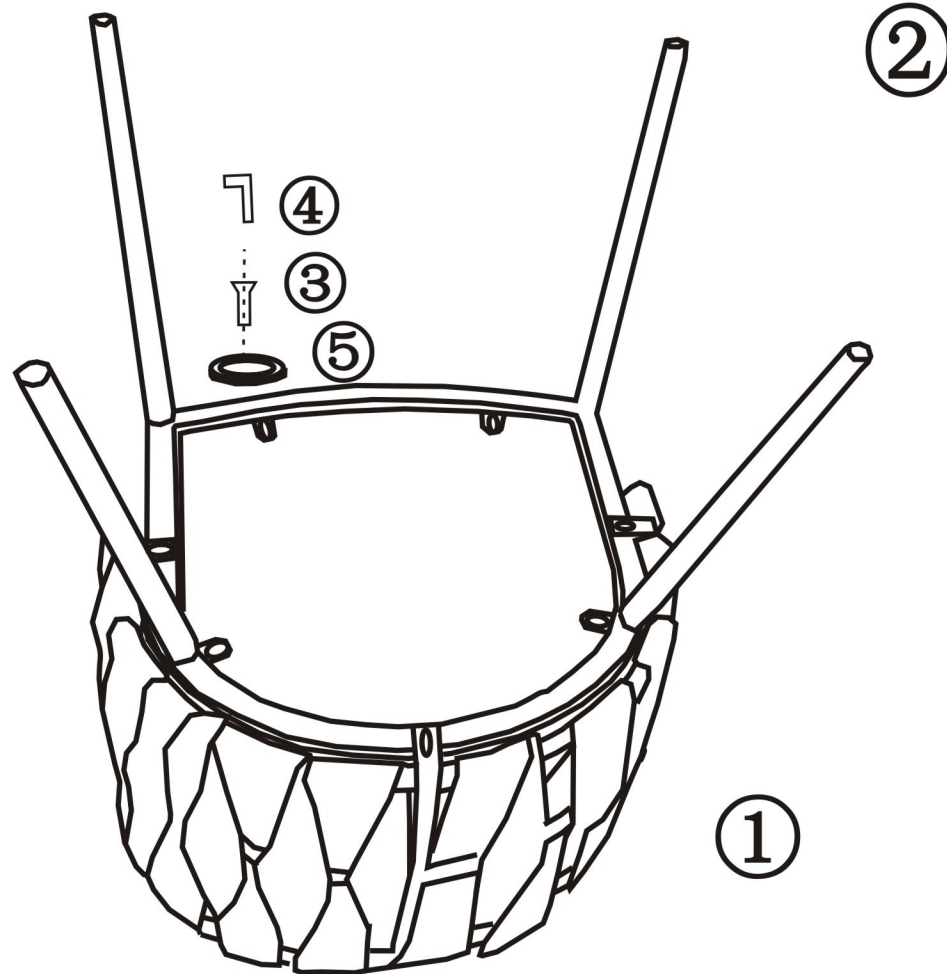

# 83078 CHAIR WITH ARMREST CHEERIO INCL. CUSHION

**KARE**  
DESIGN

## STEP A

## STEP B

①

②

③

Screw

M6x15x7Pcs

④

Spanner

Φ4x1Pcs

⑤

GASKET

Φ18\*2\*Φ8\*4Pcs