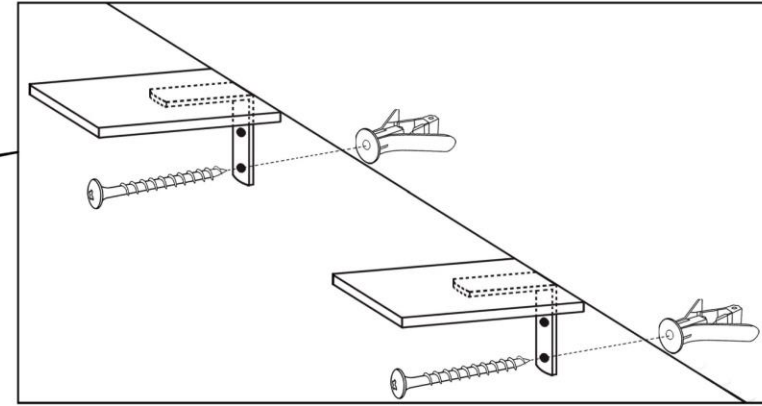

ITEM# 84265 - Bar cabinet with stainless steel base in silver color
ITEM# 84266 - Bar cabinet with shiny brass metal leg

KARE
DESIGN

Not included

- | | | |
|---|---|-------|
| ① |  | 2 pcs |
| ② |  | 2 pcs |