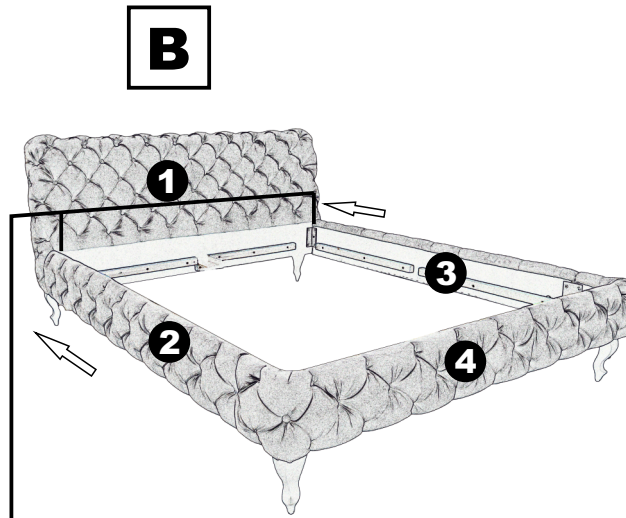

**M8x30**

**8** x 10

**H4x40**

**9** x 4

**H5x50**

**10** x 8

# 80636 - Bed DESIRE 180x200 Silver Grey

## TWIN BED ASSEMBLY INSTRUCTIONS

**KARE**  
DESIGN

**A**

**B**

**C**