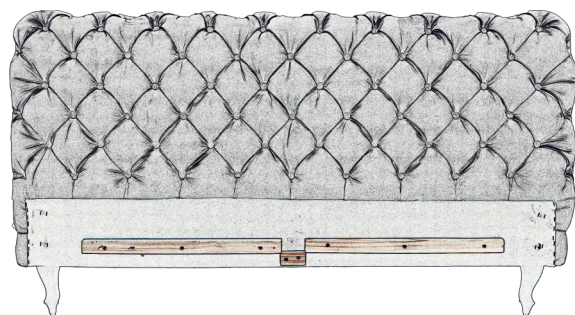

# 80636 - Bed DESIRE 180x200 Silver Grey

## TWIN BED ASSEMBLY INSTRUCTIONS

**CAUTION:** At least two adults are required to safely complete performing this task.  
Other lifting attempts may risk back injury due to large and heavy part/s.

# KARE

DESIGN

**Headboard**

**1** x 1

**Left sideboard**

**2** x 1

**Right sideboard**

**3** x 1