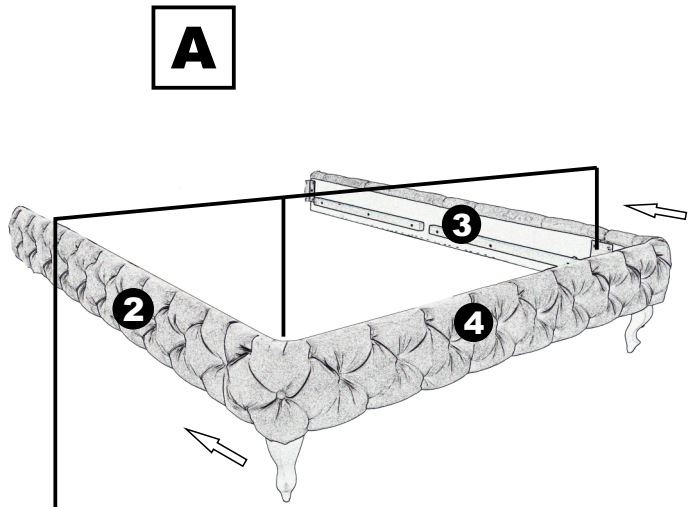

80636 - Bed DESIRE 180x200 Silver Grey

TWIN BED ASSEMBLY INSTRUCTIONS

KARE
DESIGN

A