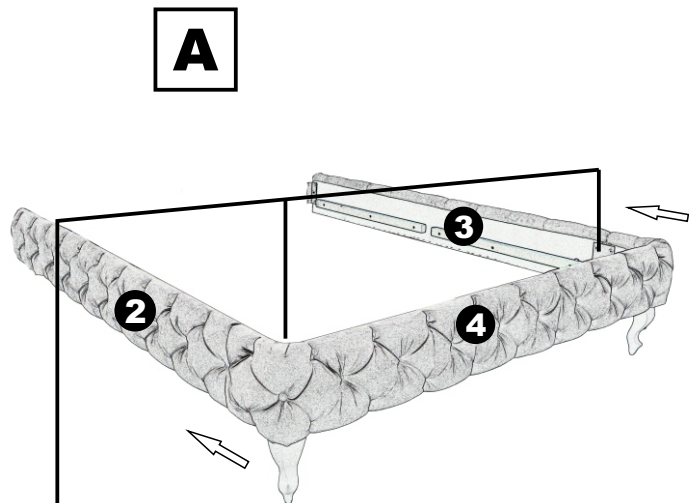

80636 - Bed DESIRE 180x200 Silver Grey

TWIN BED ASSEMBLY INSTRUCTIONS

KARE
DESIGN

A