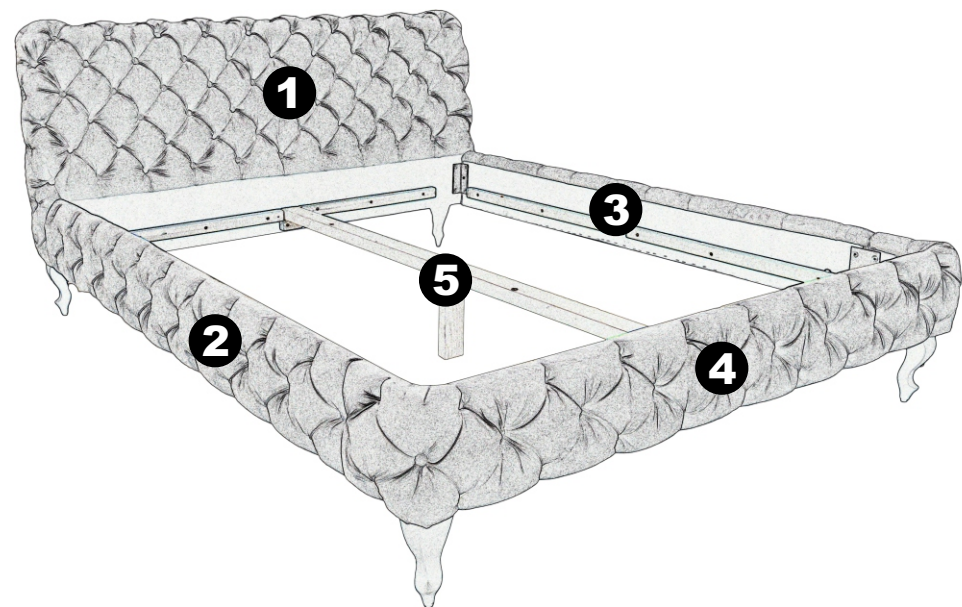

80636 - Bed DESIRE 180x200 Silver Grey

TWIN BED ASSEMBLY INSTRUCTIONS

 **CAUTION:** At least two adults are required to safely complete performing this task. Other lifting attempts may risk back injury due to large and heavy part/s. 

KARE

DESIGN

Headboard

1 x 1

Left sideboard

2 x 1

Right sideboard

3 x 1

Footboard

4 x 1

Center support

5 x 1

Allen Wrench M5

6 x 1

M8x50

7 x 4

M8x30

8 x 10

H4x30

9 x 4

H5x50

10 x 8

80636 - Bed DESIRE 180x200 Silver Grey

TWIN BED ASSEMBLY INSTRUCTIONS