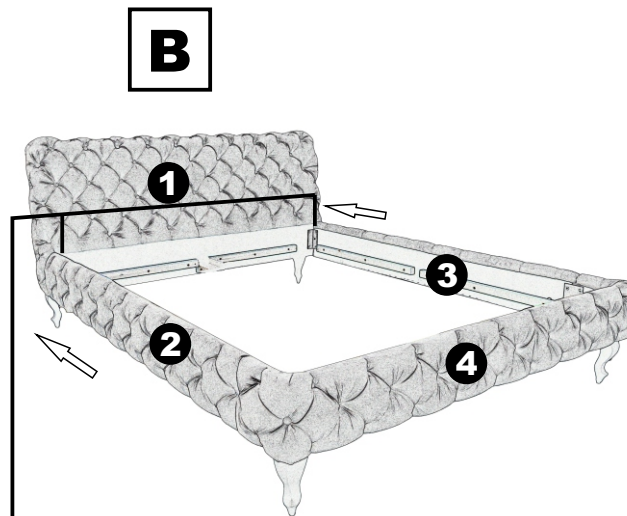

M8x30

8 x 10

H4x30

9 x 4

H5x50

10 x 8

80636 - Bed DESIRE 180x200 Silver Grey

TWIN BED ASSEMBLY INSTRUCTIONS

KARE
DESIGN

A

B

C