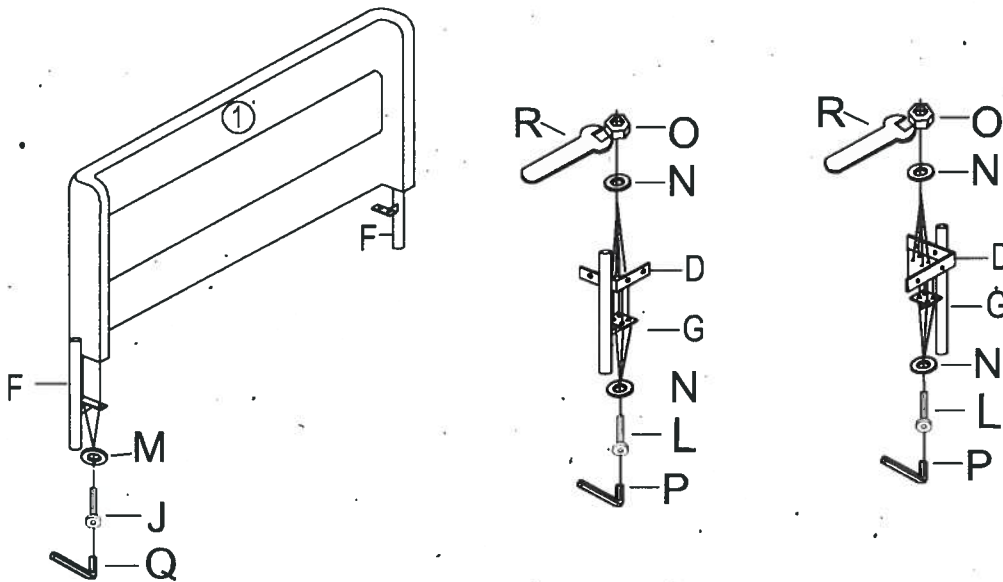

80088 Bed Tivoli 180x200cm

85643 Bed Tivoli 180x200cm

KARE
DESIGN

40min

APPROXIMATE ASSEMBLY TIME

2 PERSONS ASSEMBLY

FLOOR AREA
2.5M x 2.5M

REQUIRED ASSEMBLY SPACE

HARDWARE LIST

STEP

Step 1

Step 2