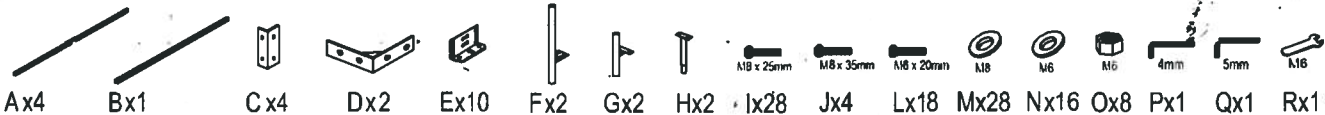

80088 Bed Tivoli 180x200cm

85643 Bed Tivoli 180x200cm

KARE
DESIGN

40min

APPROXIMATE ASSEMBLY TIME

2 PERSONS ASSEMBLY

FLOOR AREA
2.5M x 2.5M

REQUIRED ASSEMBLY SPACE

HARDWARE LIST

STEP

Step 1