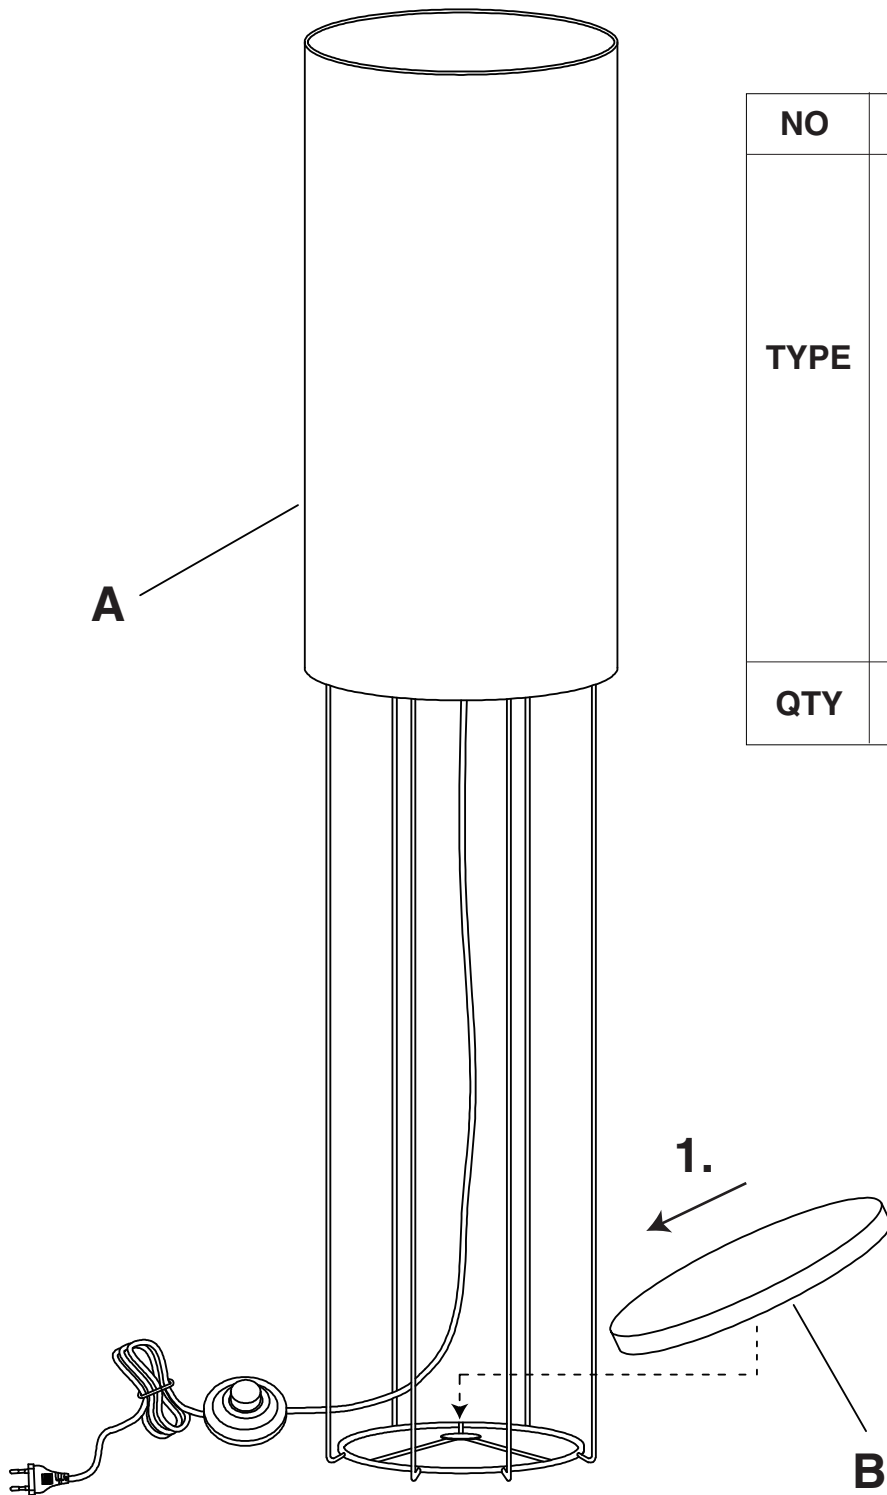

52476
Floor Lamp Cafeteria Lounge
Turquoise 135 cm

52477
Floor Lamp Cafeteria Lounge
Purple 135 cm

Bulb not included   **2.**

NO	A	B
TYPE		
QTY	1 pcs	1 pcs