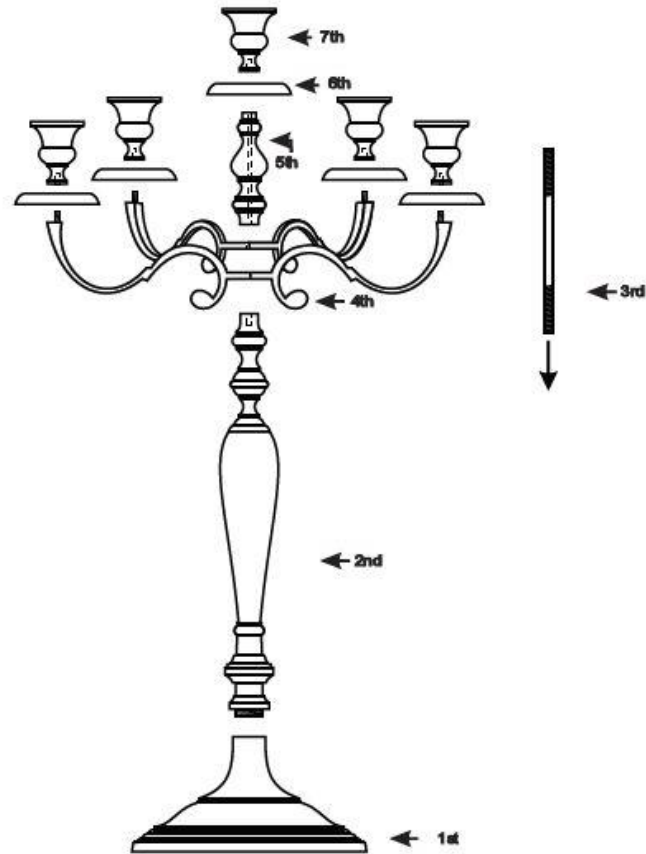

52321 - Candle Holder Silver

KARE
DESIGN

1	1 Pc	2	1 Pc	3	1 Pc	4	2 Pc
5	1 Pc	6	1 Pc	7	1 Pc		