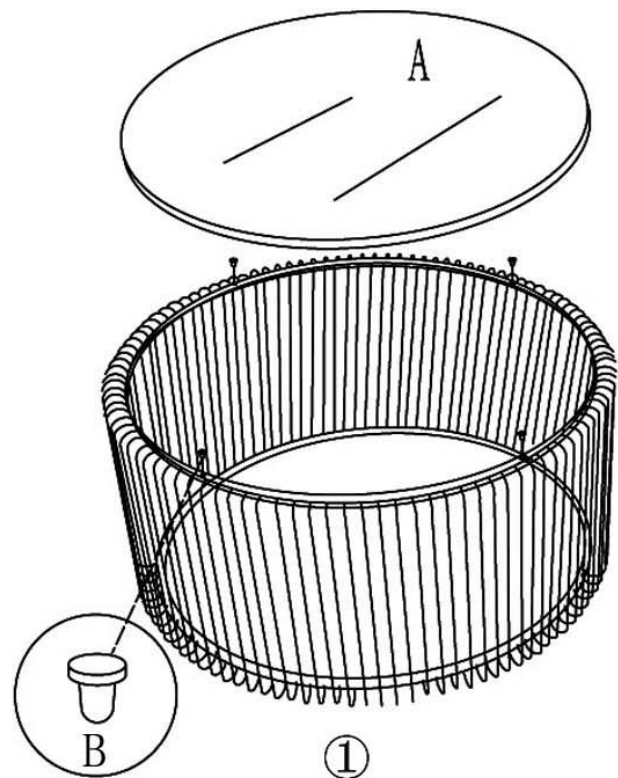

84516 Coffee Table Wire Uno Brass ϕ 80cm

KARE
DESIGN

STEP 1

STEP 2

NO.	①	A	B
TYPE			
QTY	1 PC	1 PC	4 PCS