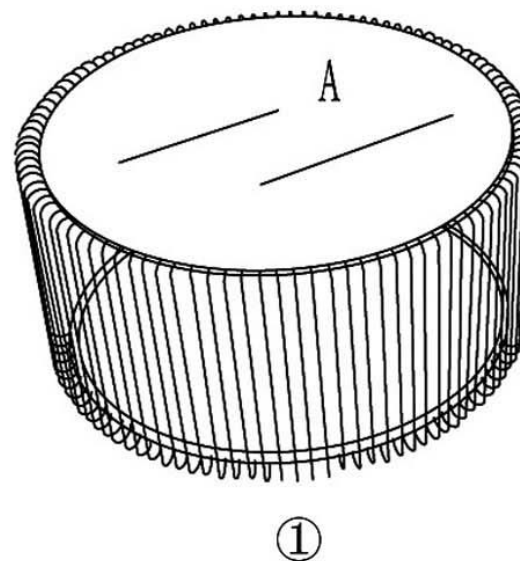

84516 Coffee Table Wire Uno Brass ϕ 80cm

KARE
DESIGN

STEP 1

STEP 2

NO.	①	A	B
TYPE			
QTY	1 PC	1 PC	4 PCS