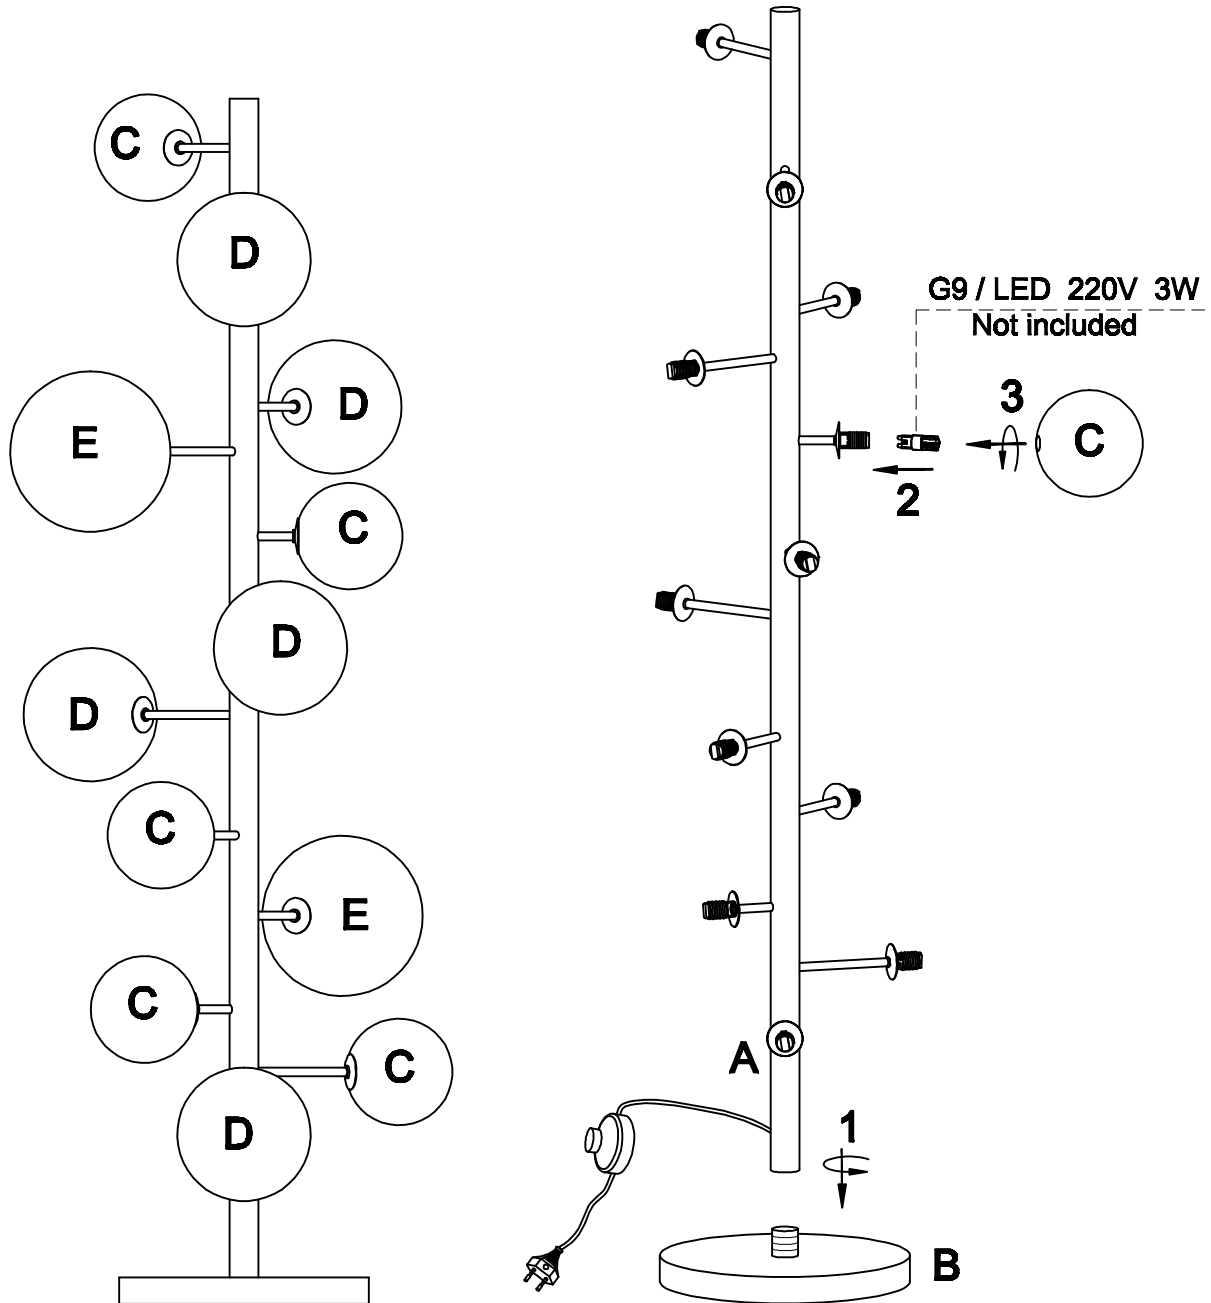

## 51415 Floor Lamp Balloon Smoke 12 LED

NO	A	B	C	D	E
TYPE					
QTY	1 PC	1 PC	5 PCS	5 PCS	2 PCS