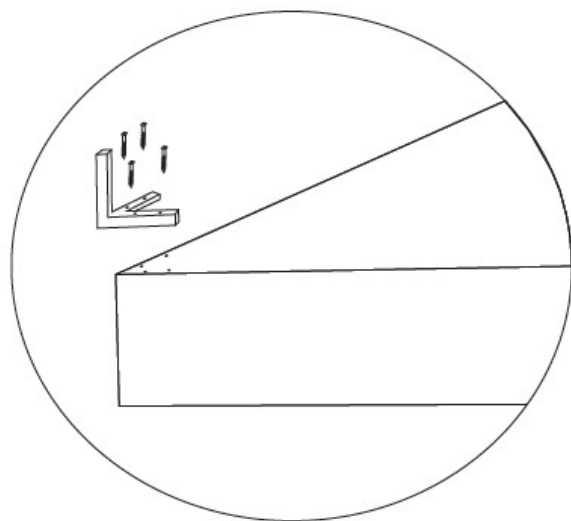

KARE
DESIGN

85983

Corner Sofa Gianni
Dolce Dark Grey Right

DETAILS: A,B, C, D, E, F, G