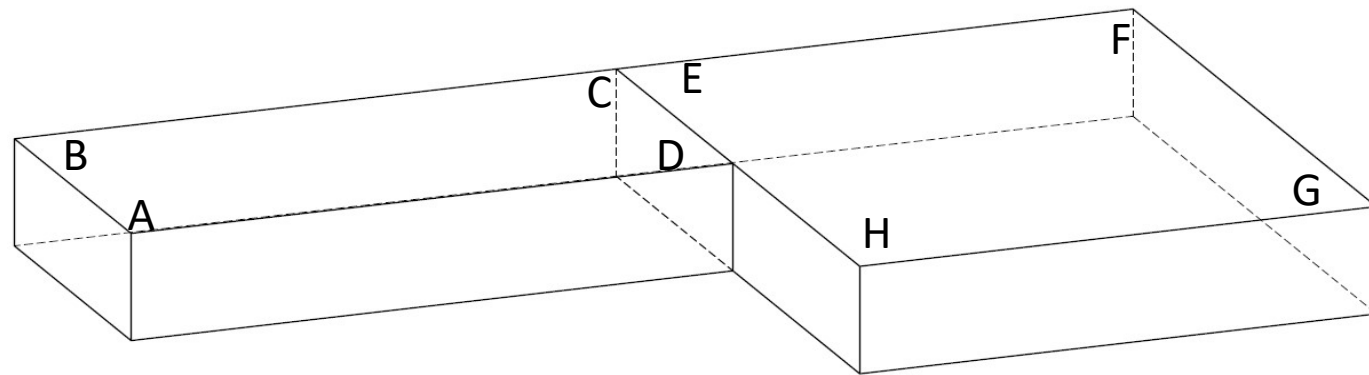

KARE
DESIGN

85983

Corner Sofa Gianni
Dolce Dark Grey Right

DETAILS: A,B, C, D, E, F, G