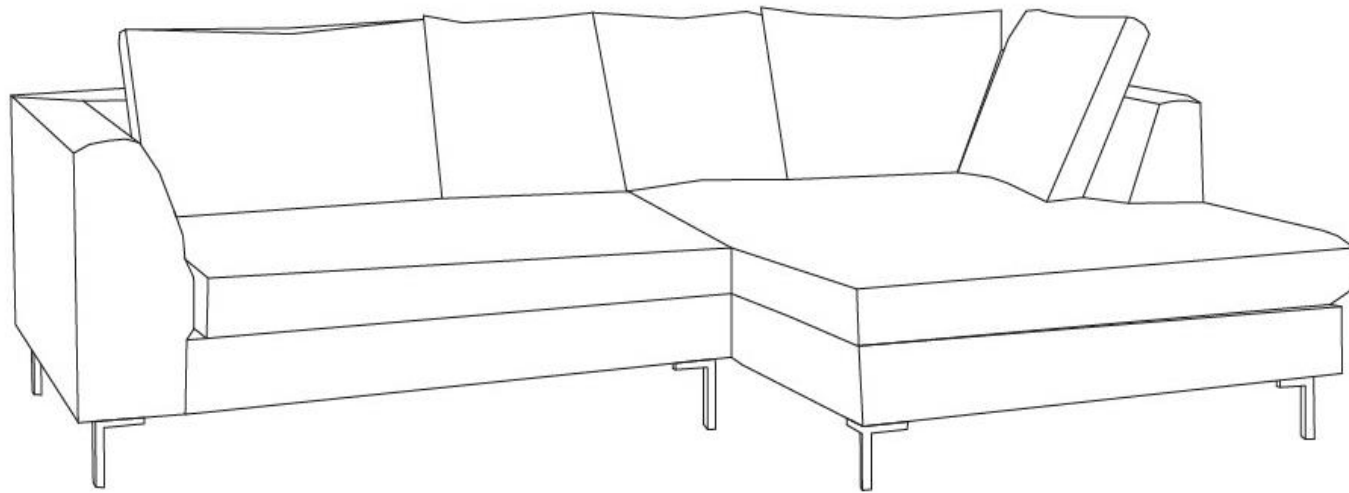

KARE
DESIGN

85983

Corner Sofa Gianni
Dolce Dark Grey Right

DETAILS: A,B, C, D, E, F, G