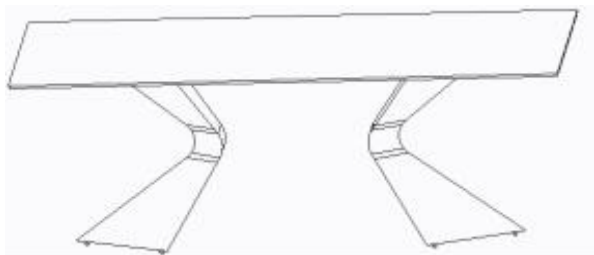

81924-TABLE GLORIA CHROME 200*100CM

	tempered glass	1pcs	A
	leg	2pcs	B
	screw	6pcs	C
	Adjust the glue	6pcs	D
	wrench	1pcs	E