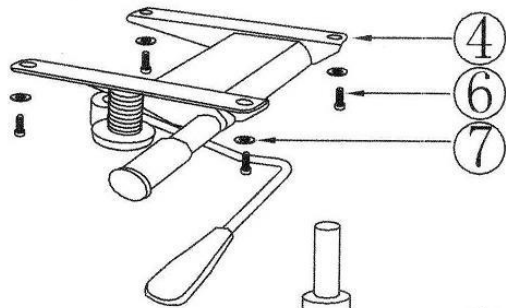

KARE
DESIGN

75984 Bürodrehstuhl Cigar Lounge

PARTSLIST

1	CASTOR	5PCS
2	STAR BASE	1PC
3	GAS LIFT	1PC
4	MECHANISM	1PC
5	CUSHION	1PC
6	8*35MM SCREW	4PCS
7	8*20MM FLAT WASHER	4PCS
EXTRA: Ø8MM HEXAGONAL DRIVER		1PC