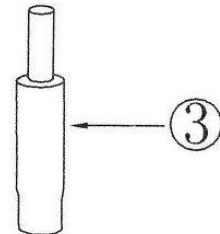

KARE
DESIGN

75984 Bürodrehstuhl Cigar Lounge

PARTSLIST

1	CASTOR	5PCS
2	STAR BASE	1PC
3	GAS LIFT	1PC
4	MECHANISM	1PC
5	CUSHION	1PC
6	8*35MM SCREW	4PCS
7	8*20MM FLAT WASHER	4PCS
EXTRA: Ø8MM HEXAGONAL DRIVER		1PC