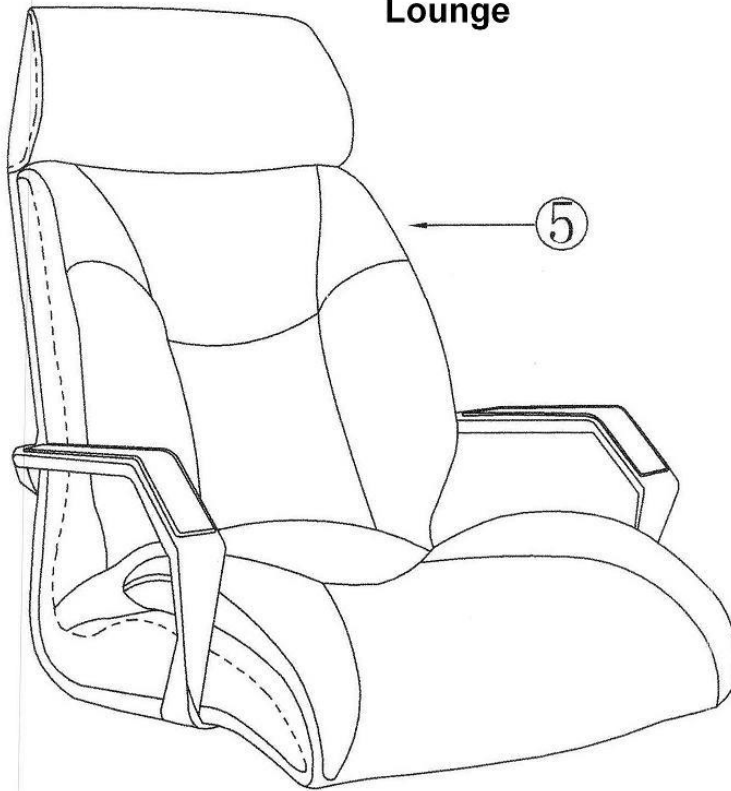

KARE
DESIGN

75984 Bürodrehstuhl Cigar Lounge

PARTSLIST

1	CASTOR	5PCS
2	STAR BASE	1PC
3	GAS LIFT	1PC
4	MECHANISM	1PC
5	CUSHION	1PC
6	8*35MM SCREW	4PCS
7	8*20MM FLAT WASHER	4PCS
EXTRA: Ø8MM HEXAGONAL DRIVER		1PC