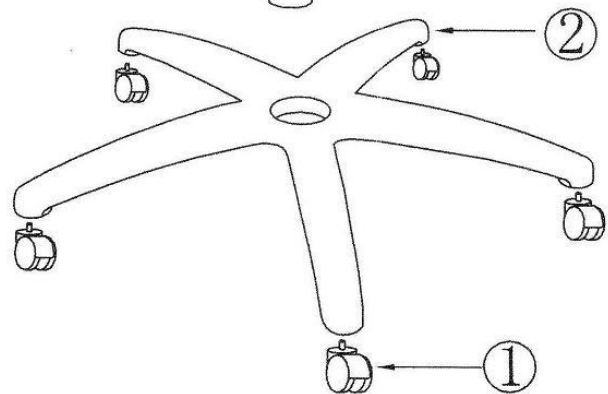

KARE
DESIGN

75984 Bürodrehstuhl Cigar Lounge

PARTSLIST

1	CASTOR	5PCS
2	STAR BASE	1PC
3	GAS LIFT	1PC
4	MECHANISM	1PC
5	CUSHION	1PC
6	8*35MM SCREW	4PCS
7	8*20MM FLAT WASHER	4PCS
EXTRA: Ø8MM HEXAGONAL DRIVER		1PC