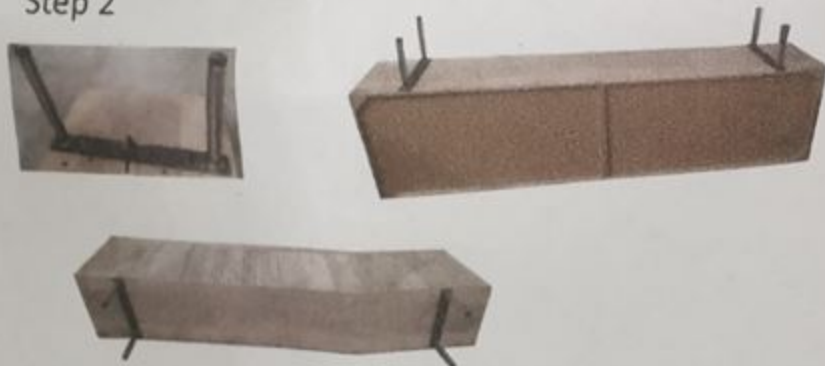

Assembly Instruction

84377 – (PE-4772) L GROVE SIDE BOARD 3DOPOR 164 X 40 X 80 cm

KARE
DESIGN

Parts

This assembly required
two people

Step 1

Step 2

Step 3

Code	Description	Qty
1	Iron Base D nut	06
2	Alan Key	01
3	IRON LEG	02