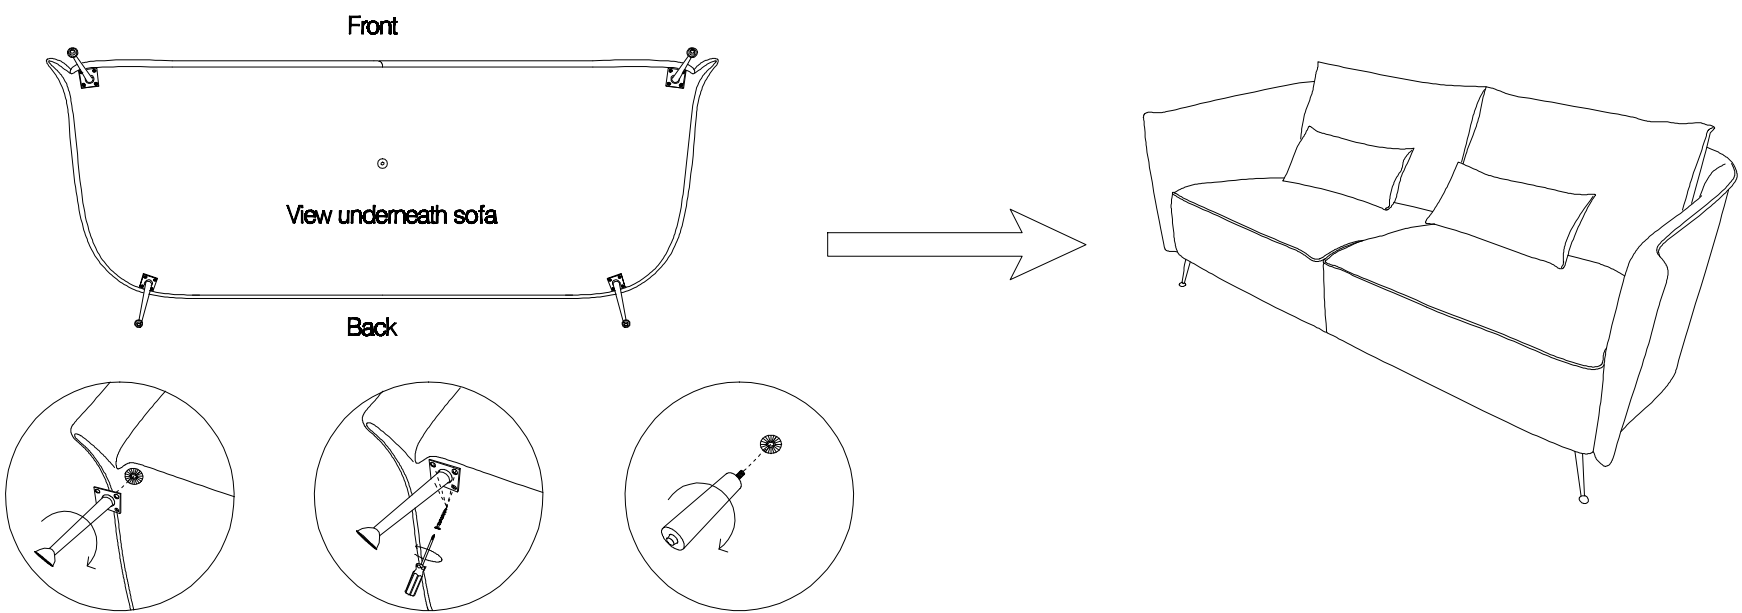

83531 Sofa Vegas Forever Bluegreen 3-Seater

- ① Screw leg into locating hole as diagram (5 holes located in each corner of base of sofa)
- ② Fix legs in position by 4 screws
- ③ Screw leg into locating hole underneath sofa (entre)

| | | | |
|------|------|-------|------|
| NO | 1 | 2 | 3 |
| TYPE | | | |
| QTY | 4pcs | 16pcs | 1pcs |