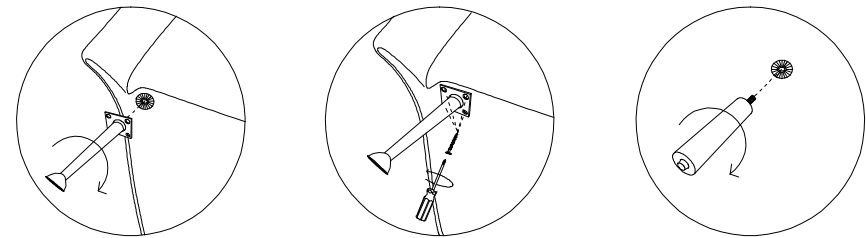

83531 Sofa Vegas Forever Bluegreen 3-Seater

- ① Screw leg into locating hole as diagram (5 holes located in each corner of base of sofa)
- ② Fix legs in position by 4 screws
- ③ Screw leg into locating hole underneath sofa (entre)