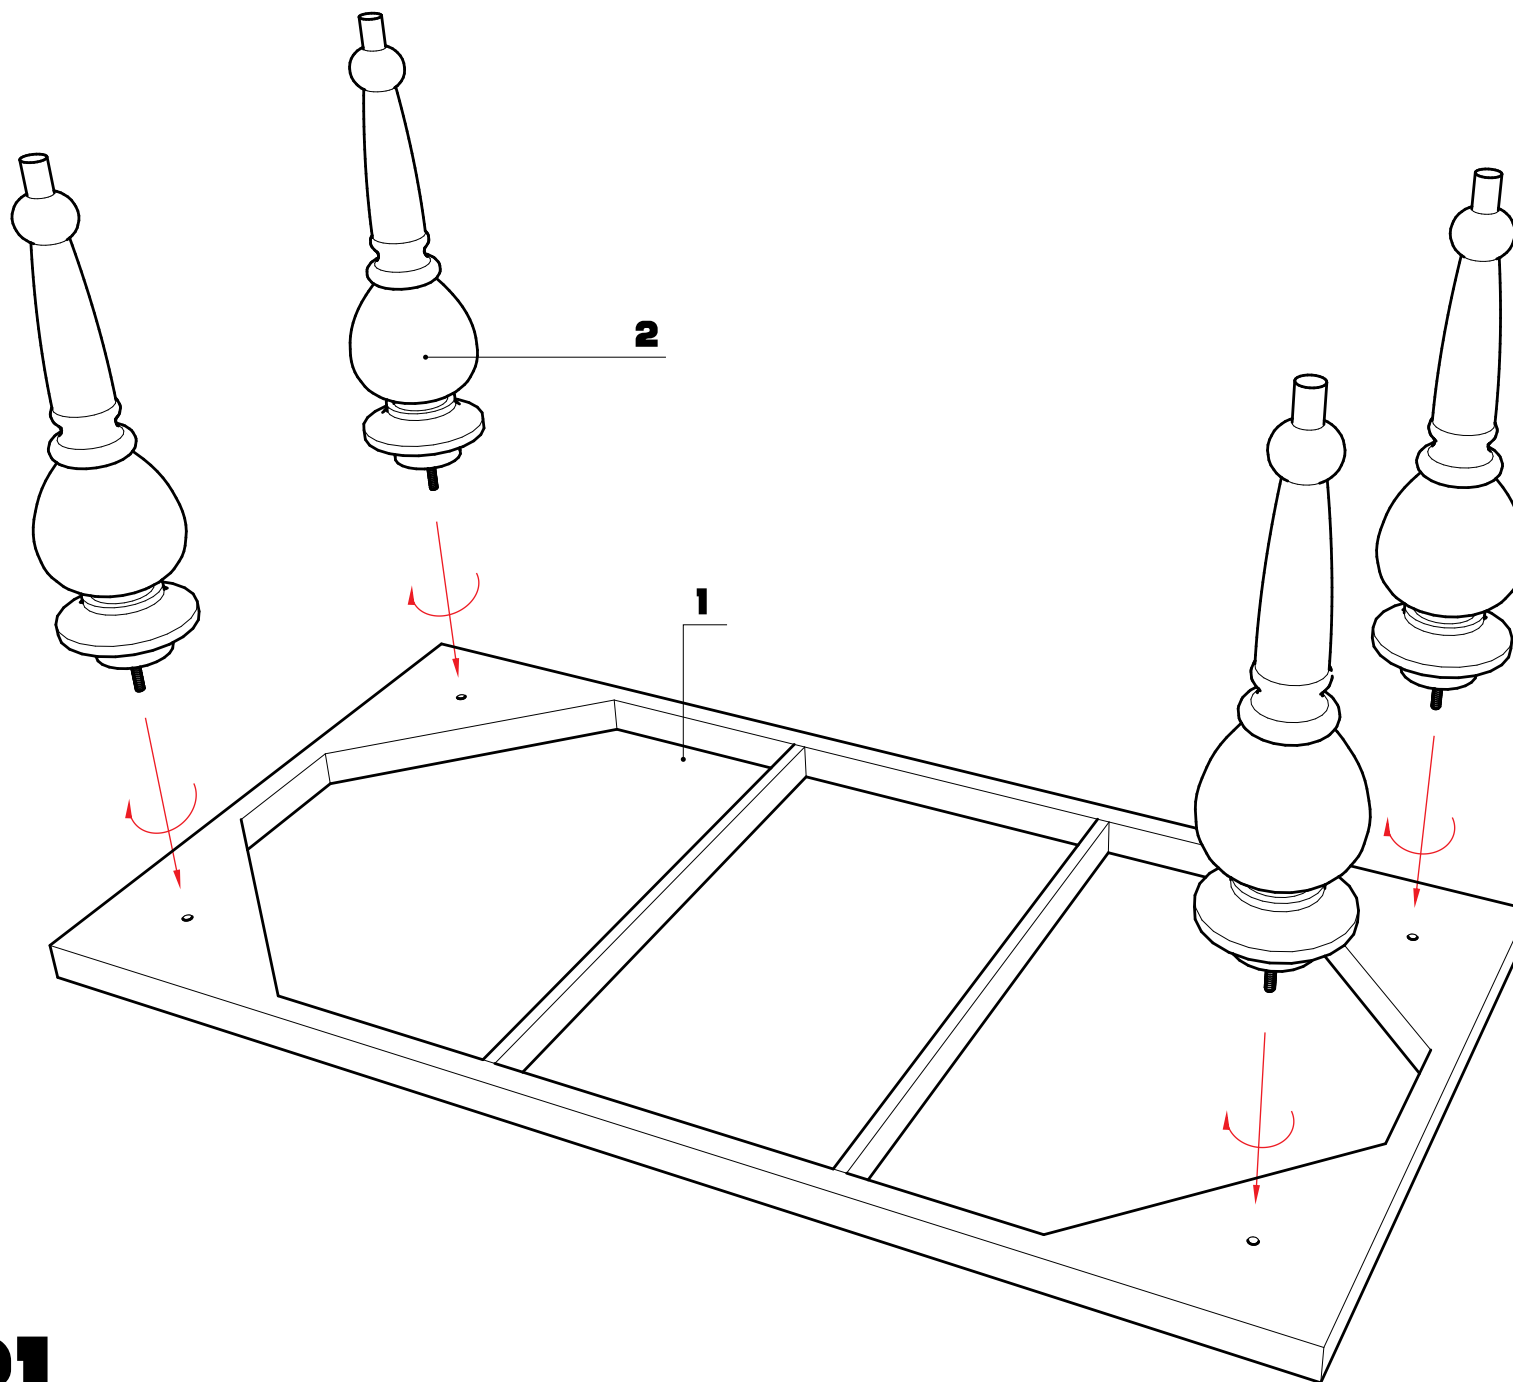

# 76821

Tisch Chalet Louis 200x100

**KARE**  
DESIGN

**76821**

Tisch Chalet Louis 200x100