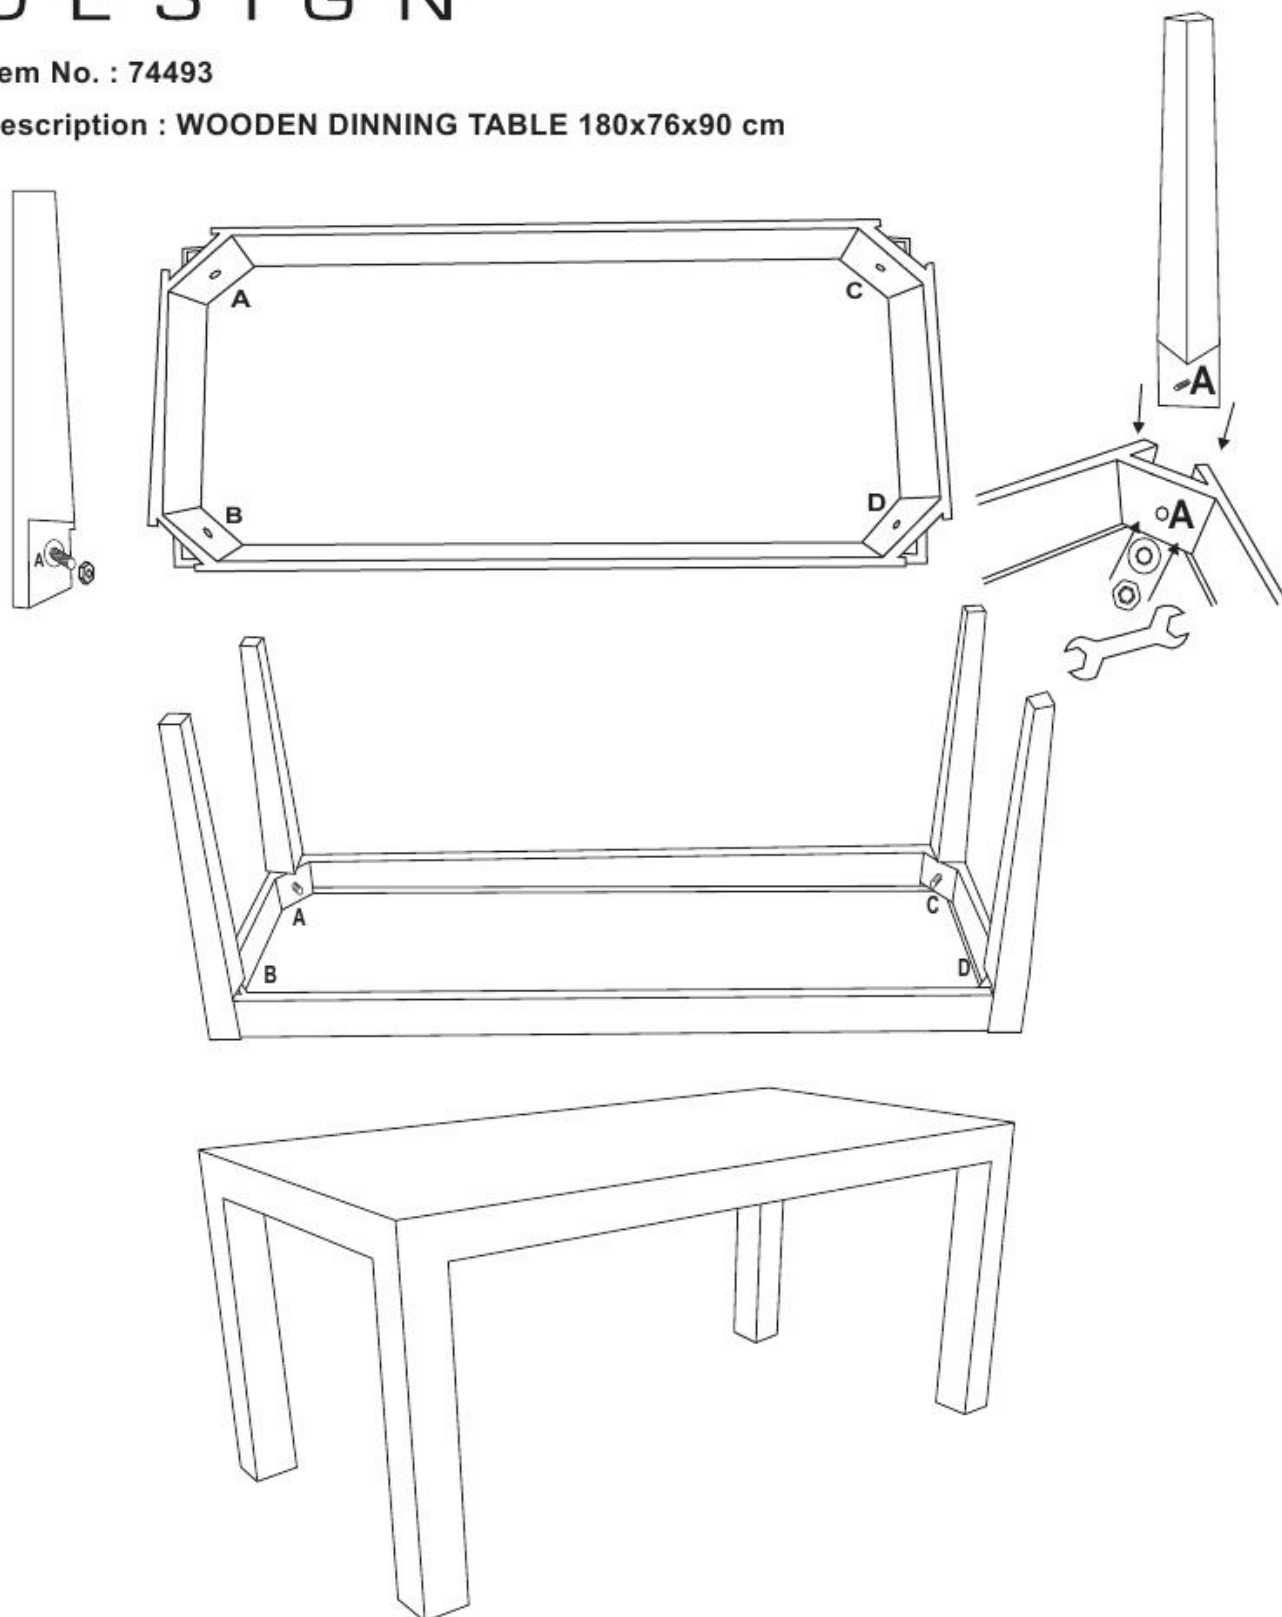

KARE

DESIGN

Item No. : 74493

Description : WOODEN DINNING TABLE 180x76x90 cm

ENCLOSED SPANNER WITH THIS TABLE FOR TIGHTENING LEGS.