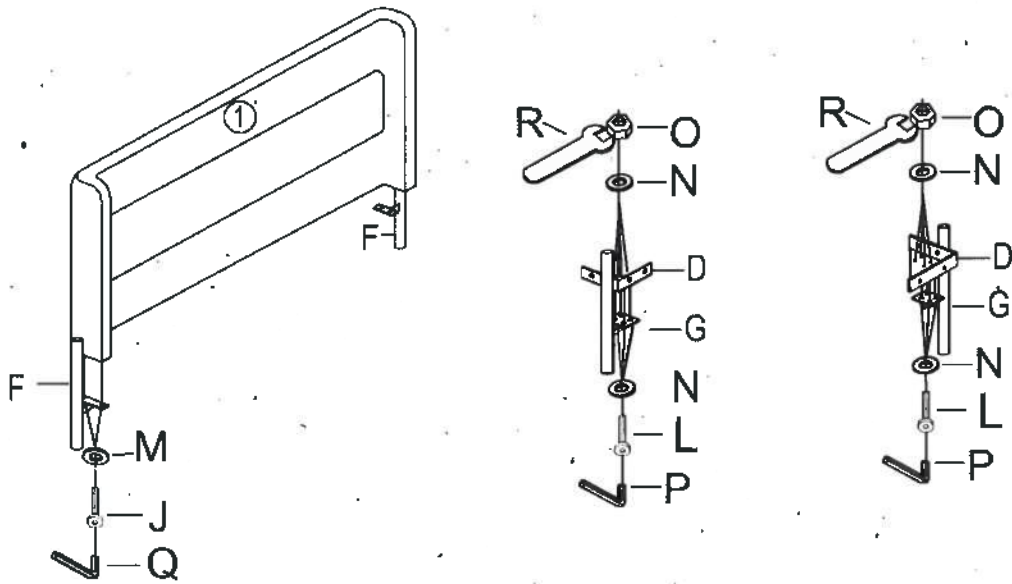

80088 Bed Tivoli 180x200cm

85643 Bed Tivoli 180x200cm

KARE
DESIGN

40min

APPROXIMATE ASSEMBLY TIME

2 PERSONS ASSEMBLY

FLOOR AREA
2.5M x 2.5M

REQUIRED ASSEMBLY SPACE

HARDWARE LIST

STEP

Step 1

Step 2