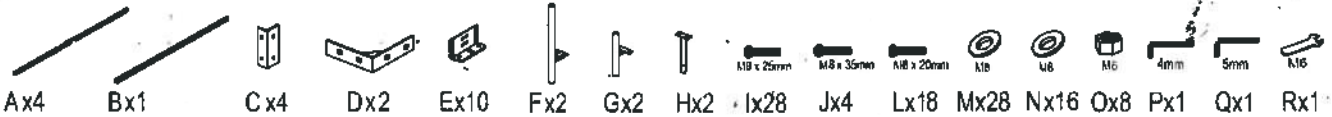

80088 Bed Tivoli 180x200cm

85643 Bed Tivoli 180x200cm

KARE
DESIGN

40min

APPROXIMATE ASSEMBLY TIME

2 PERSONS ASSEMBLY

FLOOR AREA
2.5M x 2.5M

REQUIRED ASSEMBLY SPACE

HARDWARE LIST

STEP

Step 1